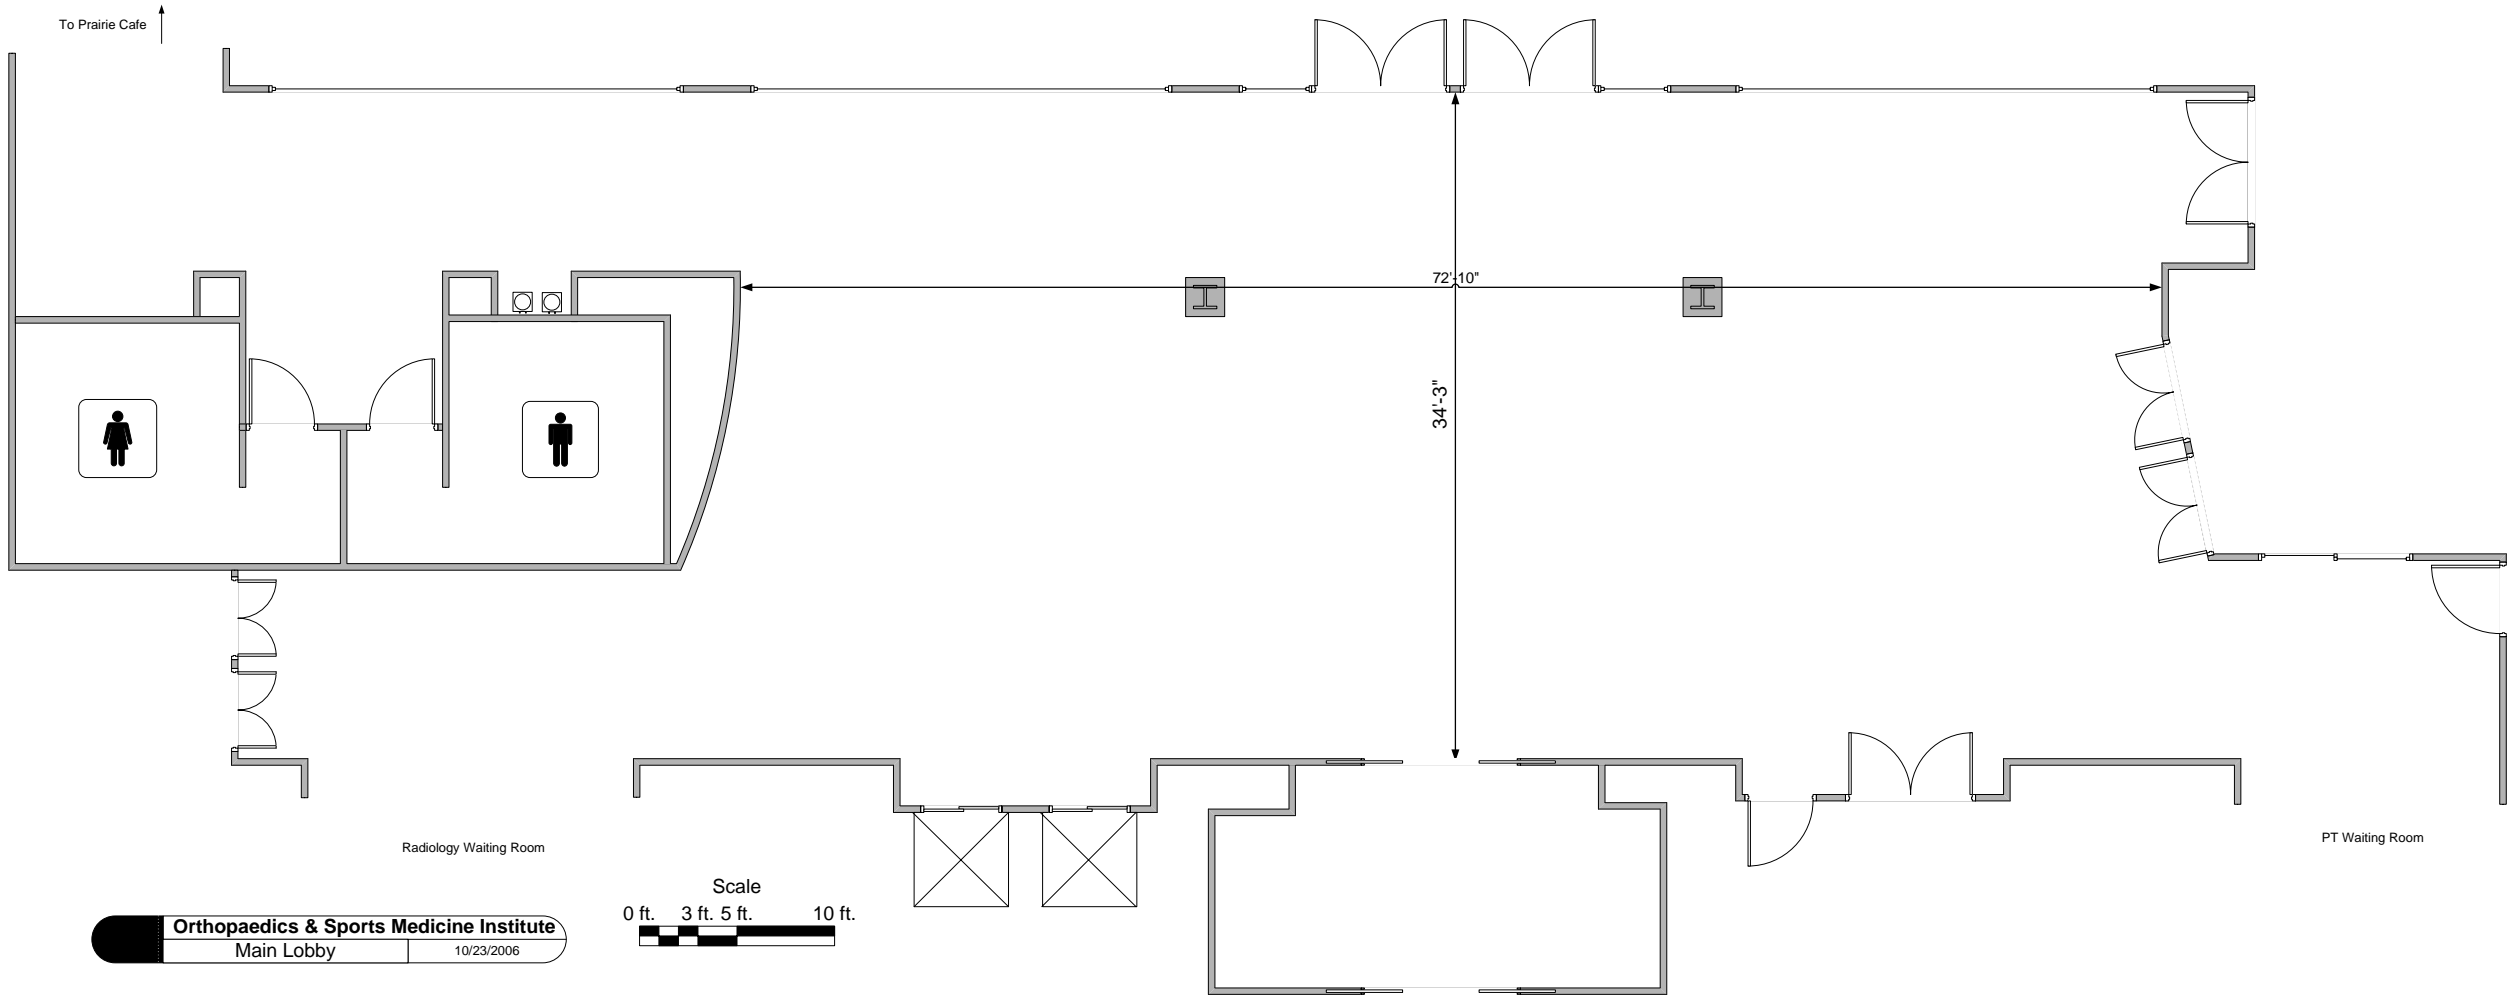

To Prairie Cafe ↑

Radiology Waiting Room

PT Waiting Room

**Orthopaedics & Sports Medicine Institute**  
Main Lobby 10/23/2006

Scale  
0 ft. 3 ft. 5 ft. 10 ft.